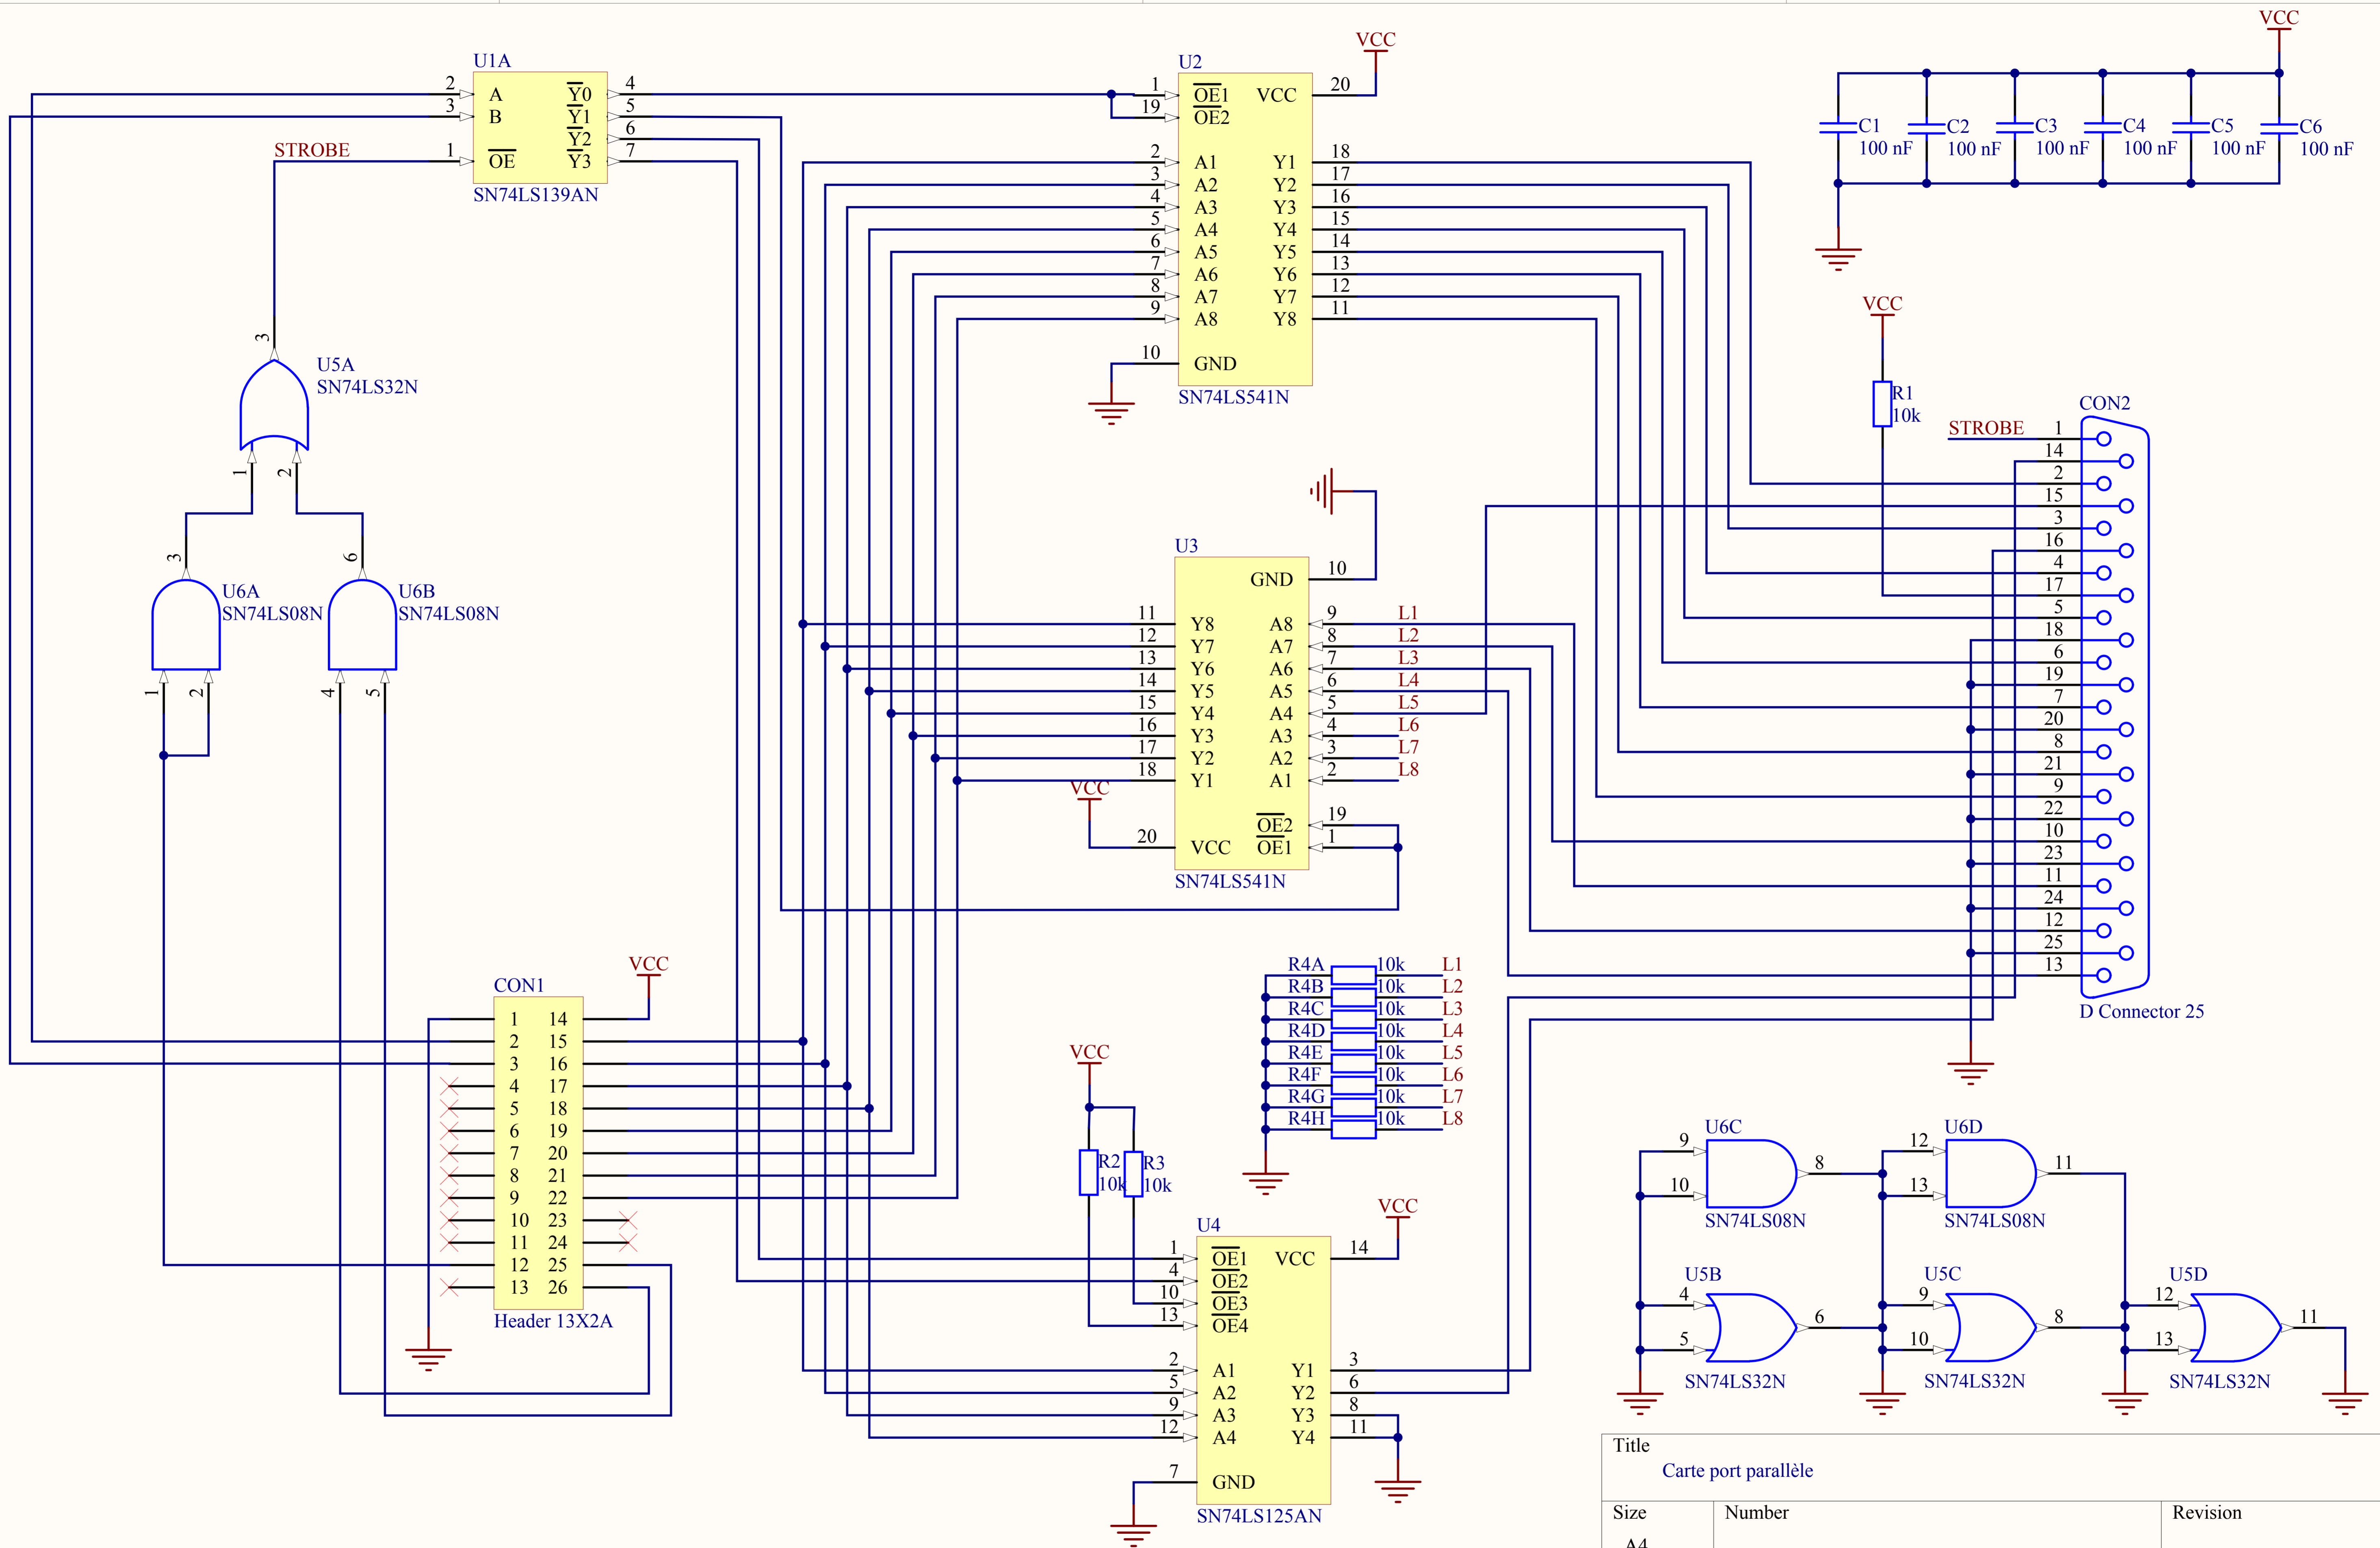

FS22-647 Parallel board extension version 1.0 G. Conus

3 2

| | | |
|----------------------|---------------------------------|-------------------------|
| Title | | |
| Carte port parallèle | | |
| Size | Number | Revision |
| A4 | | 1.0 |
| Date: | 22.07.2007 | Sheet of |
| File: | D:\Projets\...\Carte PRN.SchDoc | Drawn By: Gilbert Conus |