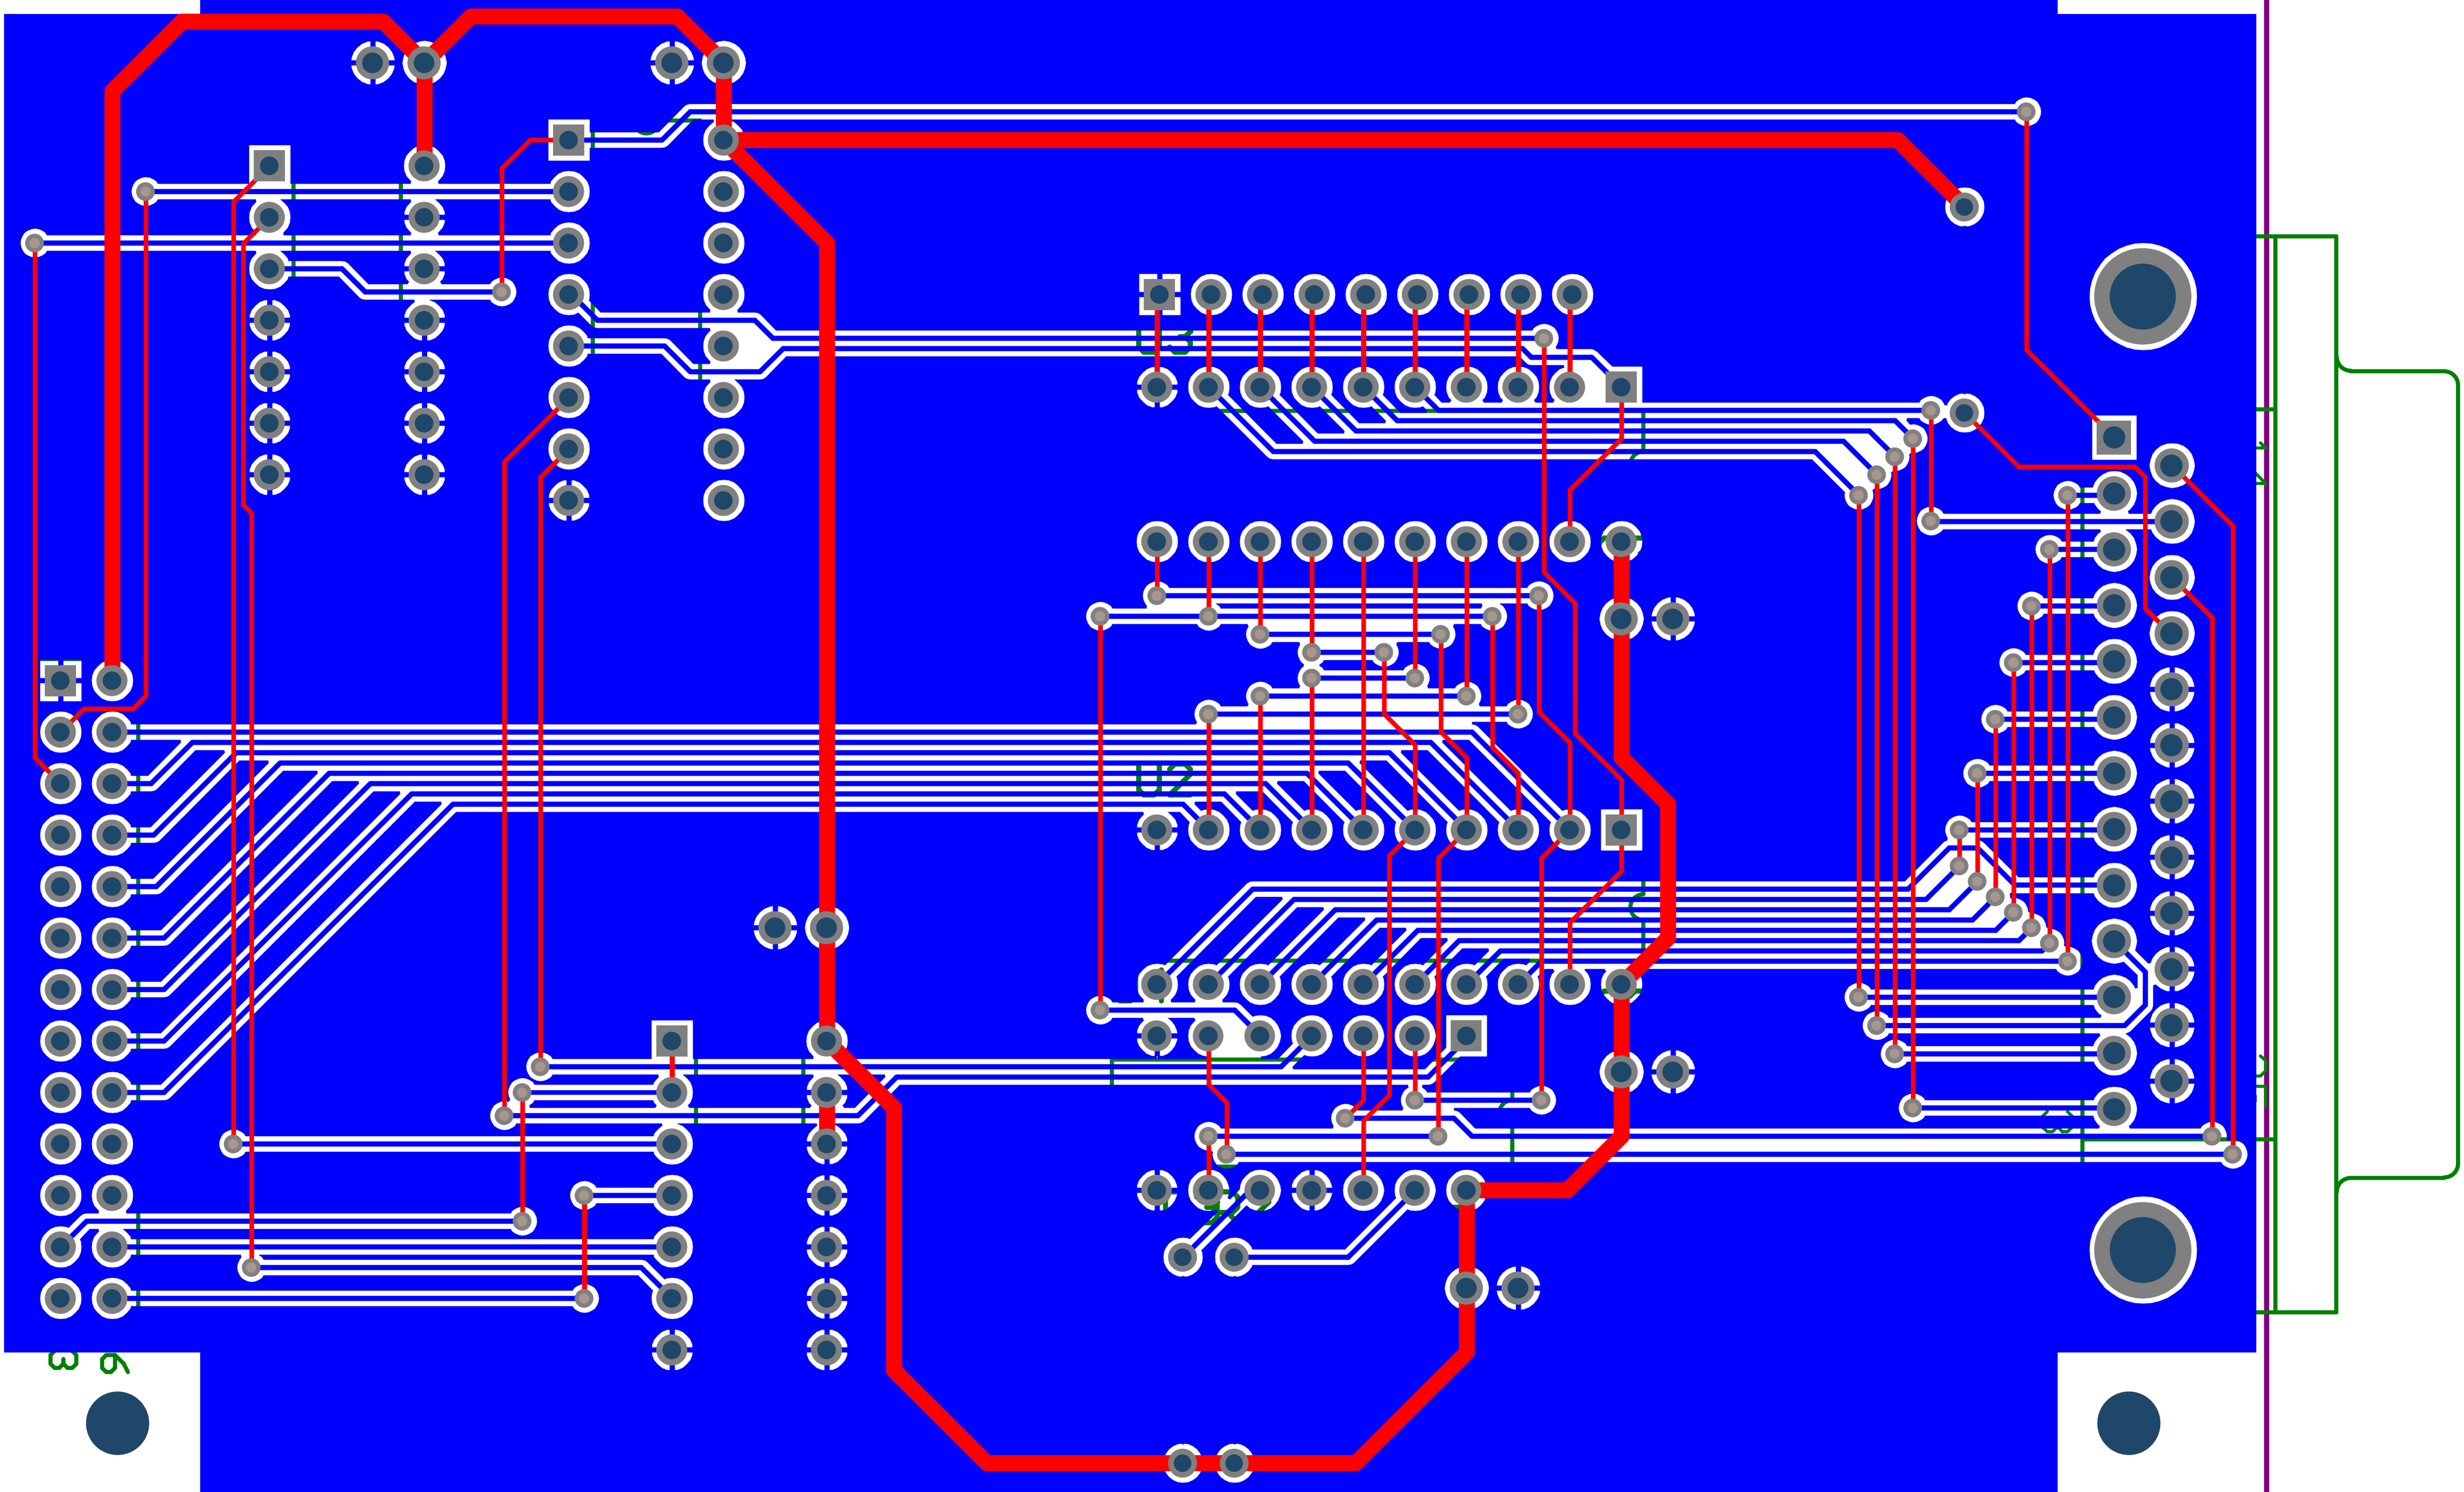

FS22-647 Parallel board extension version 1.0 G. Conus

3 2

| | | |
|----------------------|---------------------------------|-------------------------|
| Title | | |
| Carte port parallèle | | |
| Size | Number | Revision |
| A4 | | 1.0 |
| Date: | 22.07.2007 | Sheet of |
| File: | D:\Projets\...\Carte PRN.SchDoc | Drawn By: Gilbert Conus |